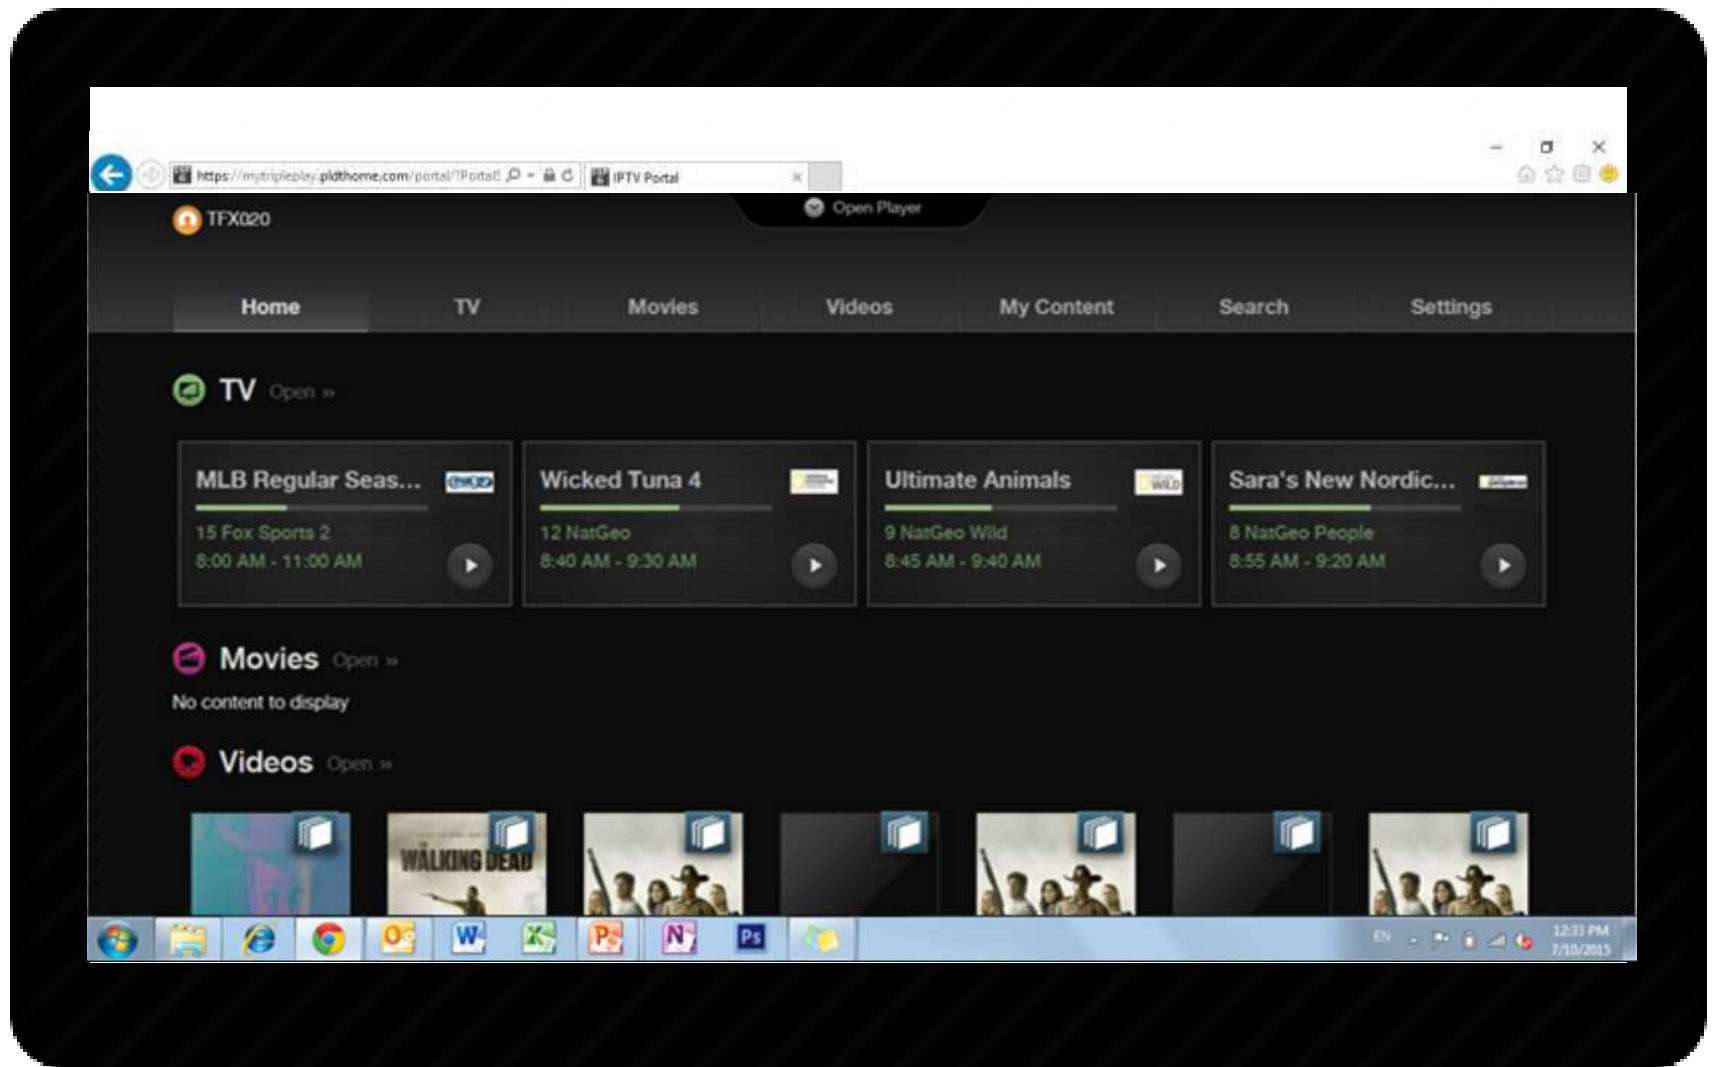

You may now enjoy your favorite videos and channels!