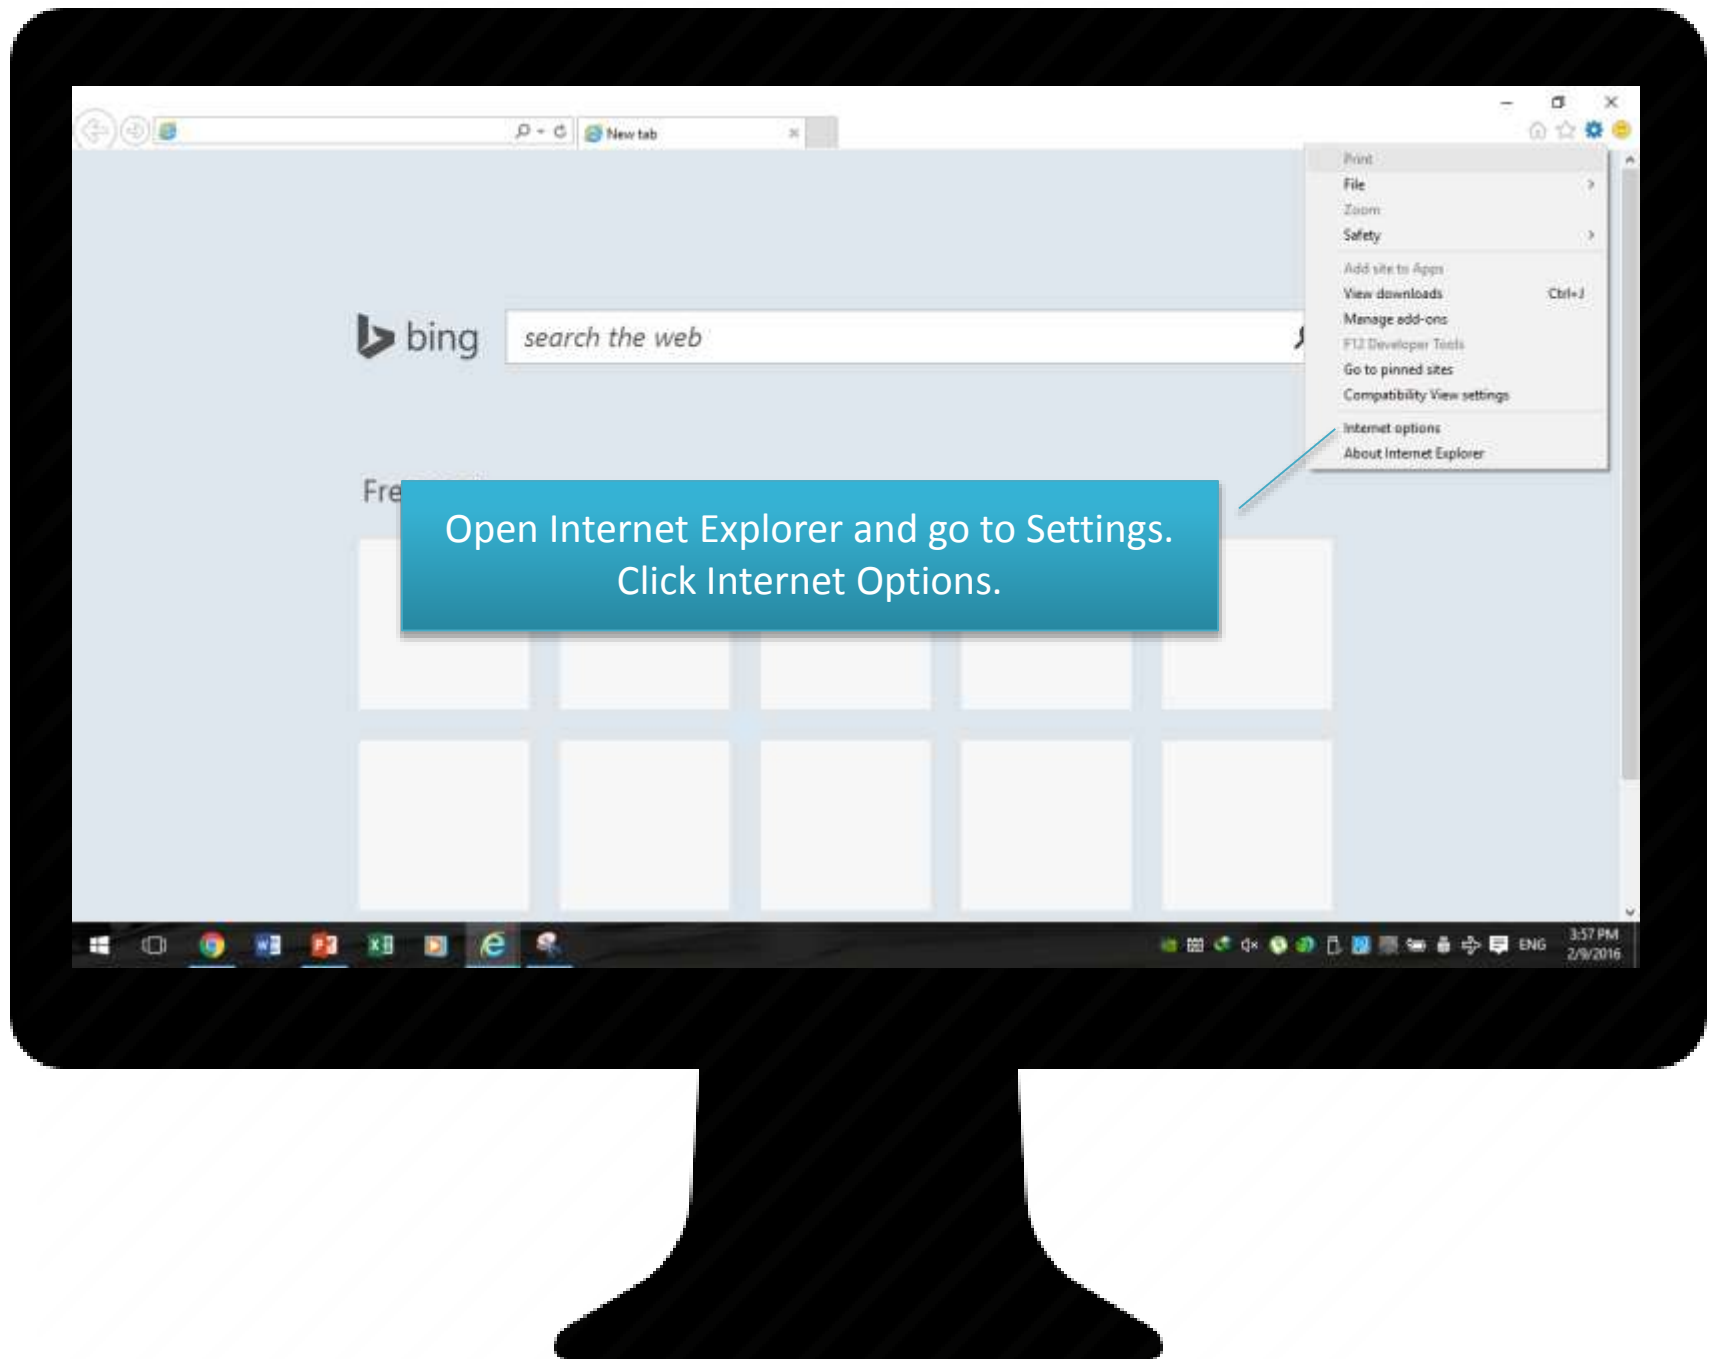

Back Finish Cancel

Click Finish to exit the Setup Wizard.

1
Click [here](#) to register for F

PLDTHOME_Player_J...msi

Show all downloads...

10:02 AM
4/23/2015

NOTE: Internet Explorer should your default browser. The next 2 slides will show how to set **Internet Explorer** as the default browser.