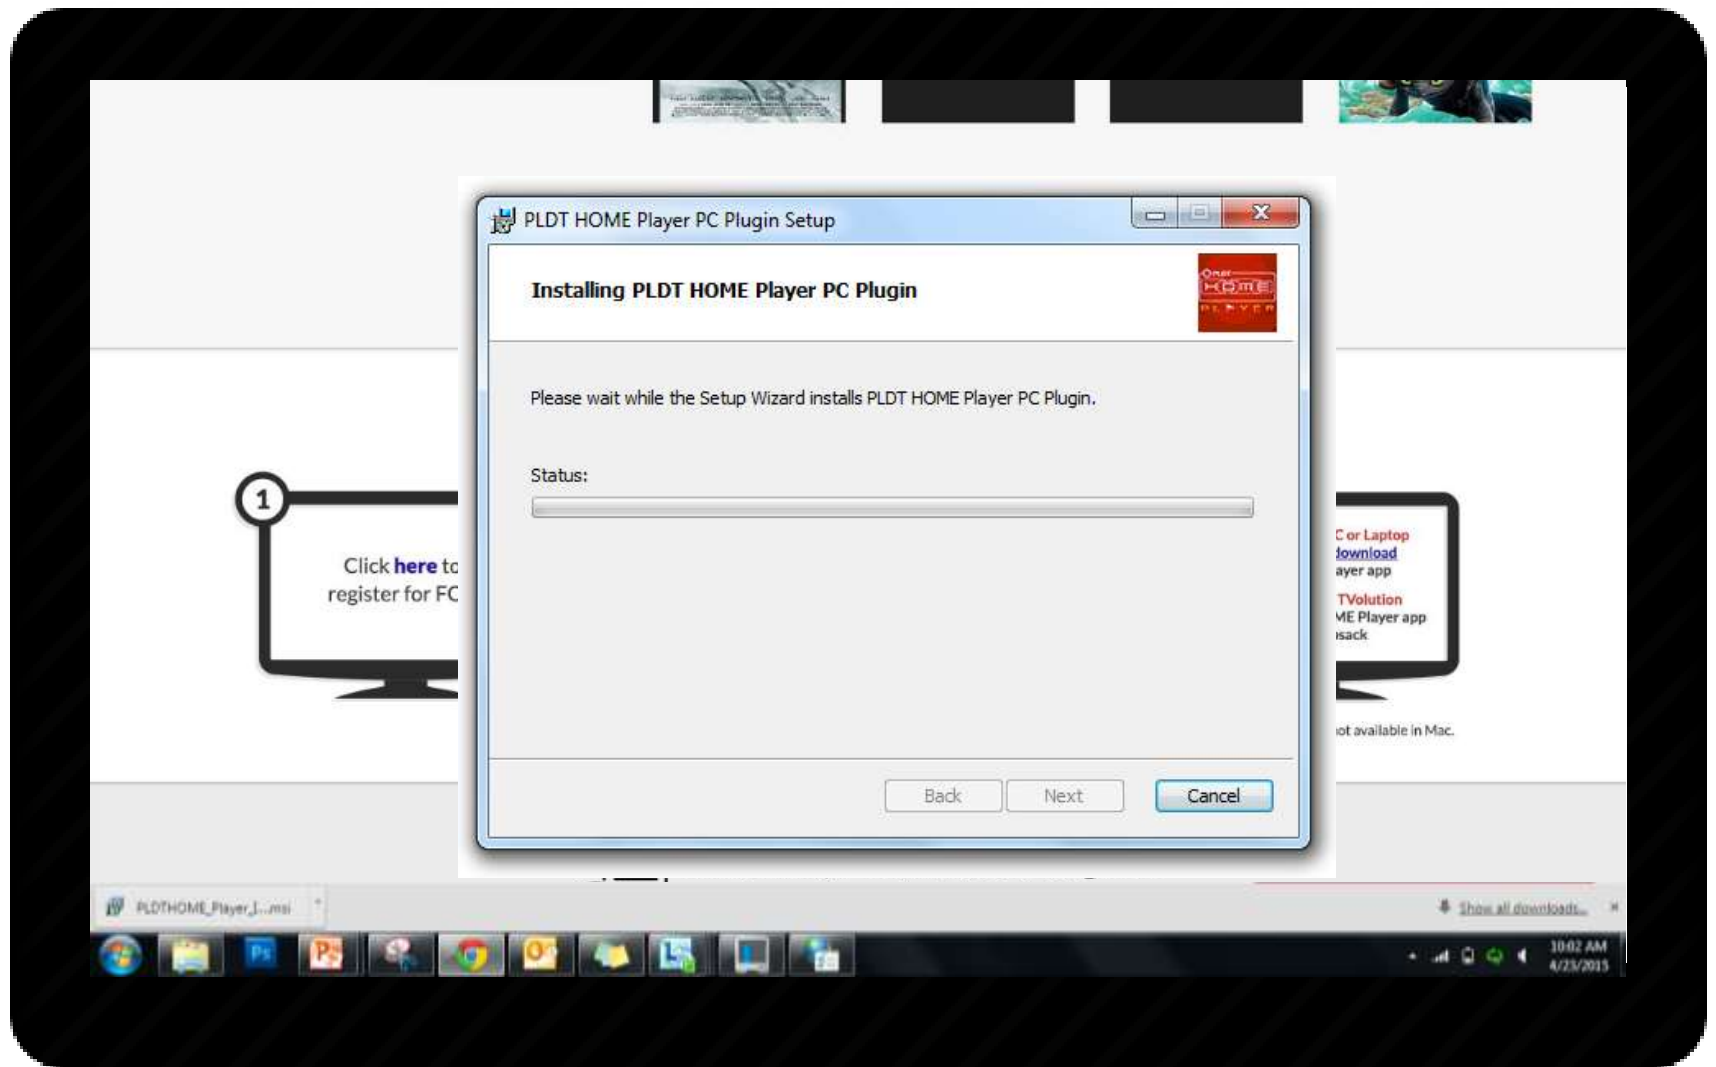

Open the Installer Package

Need help? Download our guide

homeplayer.zip
11.7/11.7 MB, 0 secs left

Show all downloads...

10:02 AM
8/23/2015

NOTE: Close all open browsers to continue with installation.

NOTE: Wait for your download to finish.