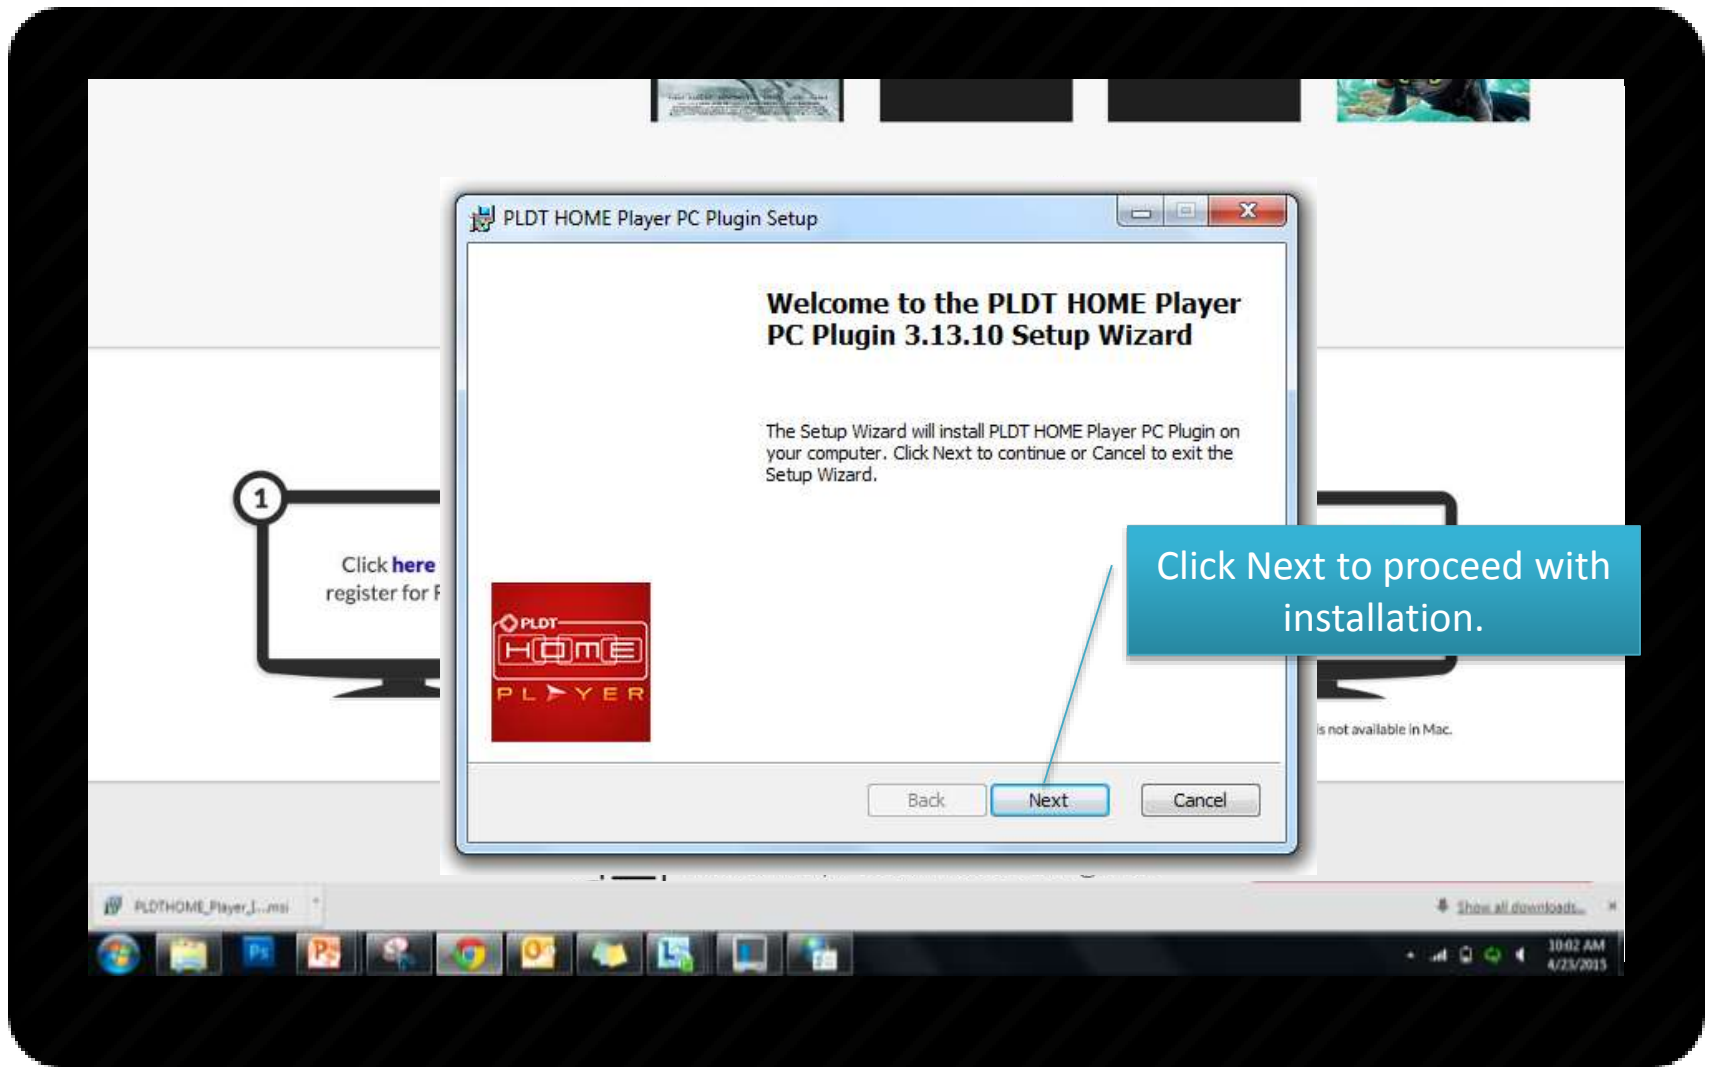

Open the Installer Package

Need help? Download our guide

homeplayer.zip
11.7/11.7 MB, 0 secs left

Show all downloads...

10:02 AM
8/23/2015

NOTE: Close all open browsers to continue with installation.

NOTE: Wait for your download to finish.