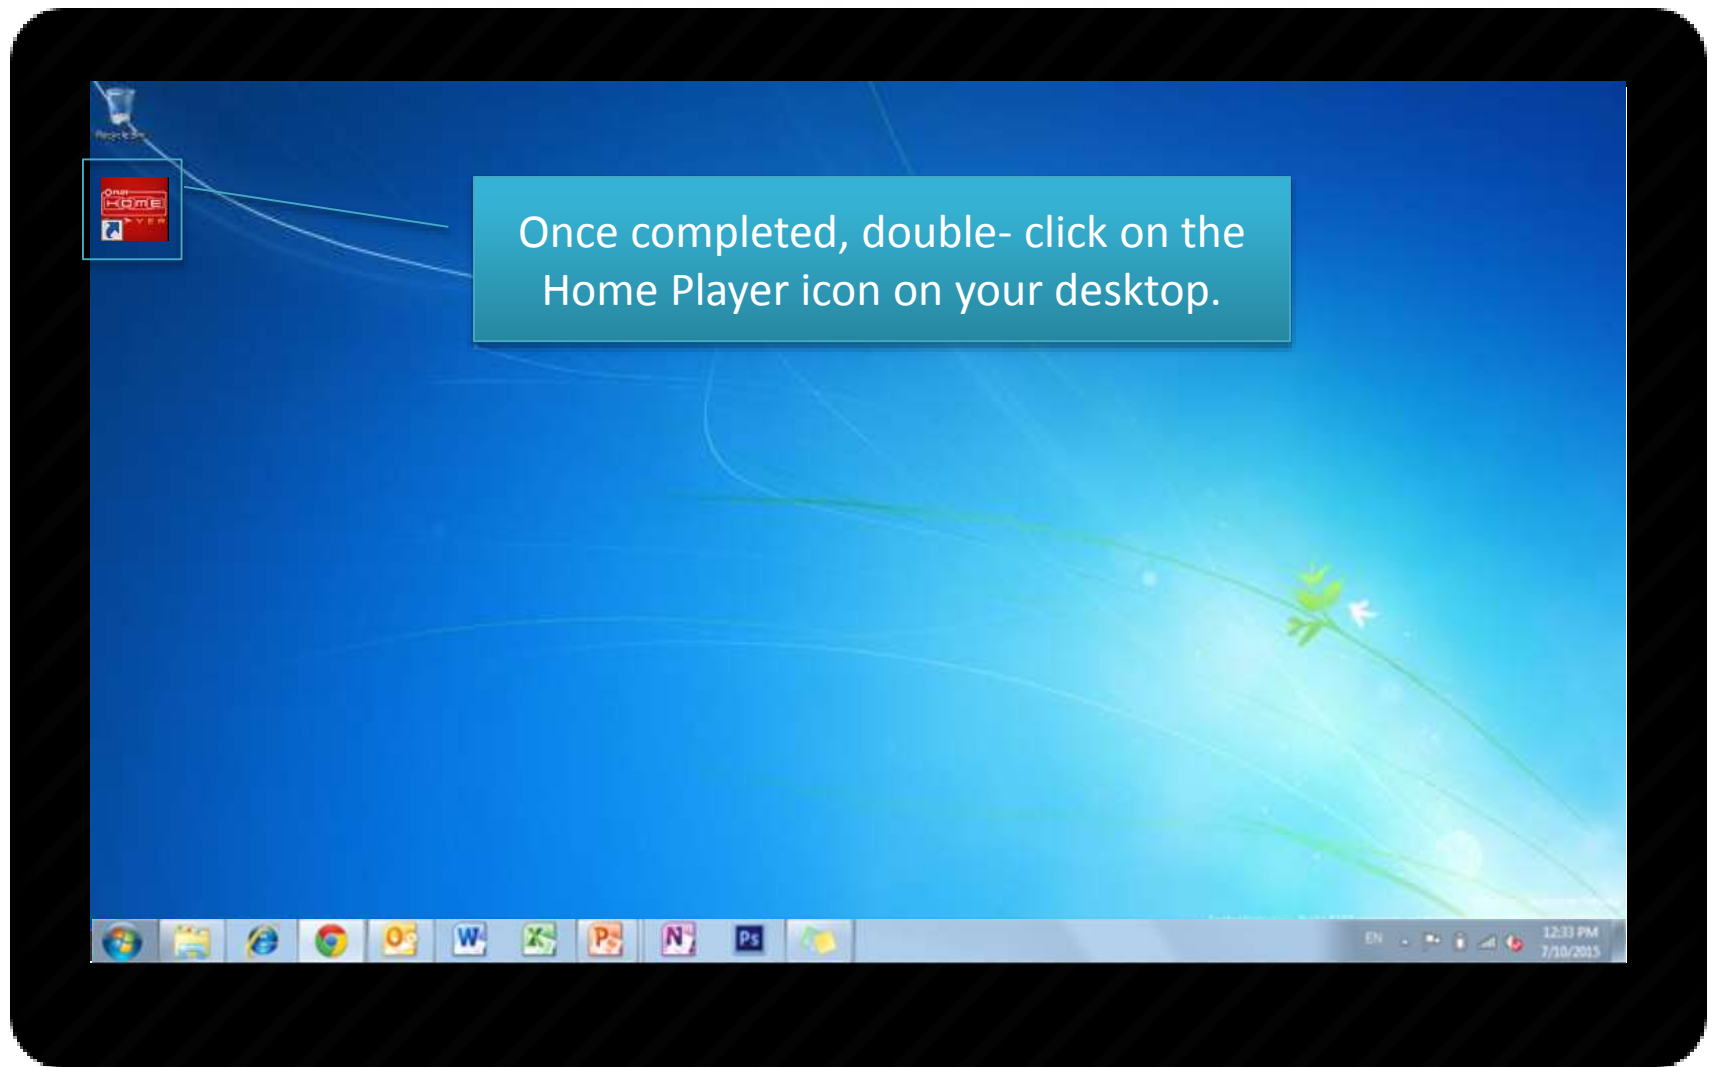

Back Finish Cancel

Click Finish to exit the Setup Wizard.

1
Click [here](#) to register for F

PLDTHOME_Player_J...msi

Show all downloads...

10:02 AM
4/23/2015

NOTE: Internet Explorer should your default browser. The next 2 slides will show how to set **Internet Explorer** as the default browser.