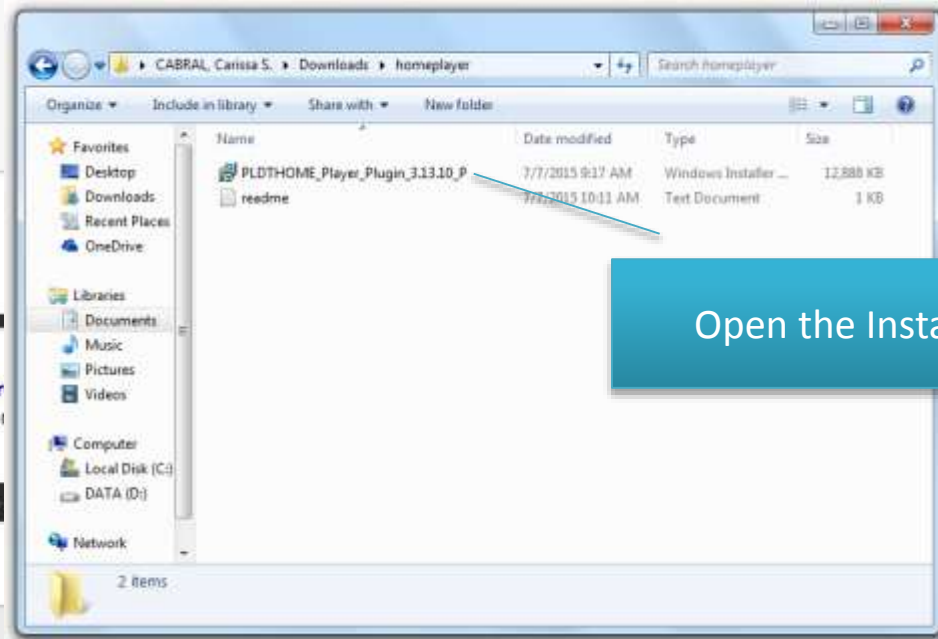

☰ Need help? Download our guide

homeplayer.zip
11.7/11.7 MB, 0 secs left

Show all downloads...

10:02 AM
8/23/2015

NOTE: To find the download, go to **C:\Users*username*\Downloads**.

1

Click [here](#) to register for